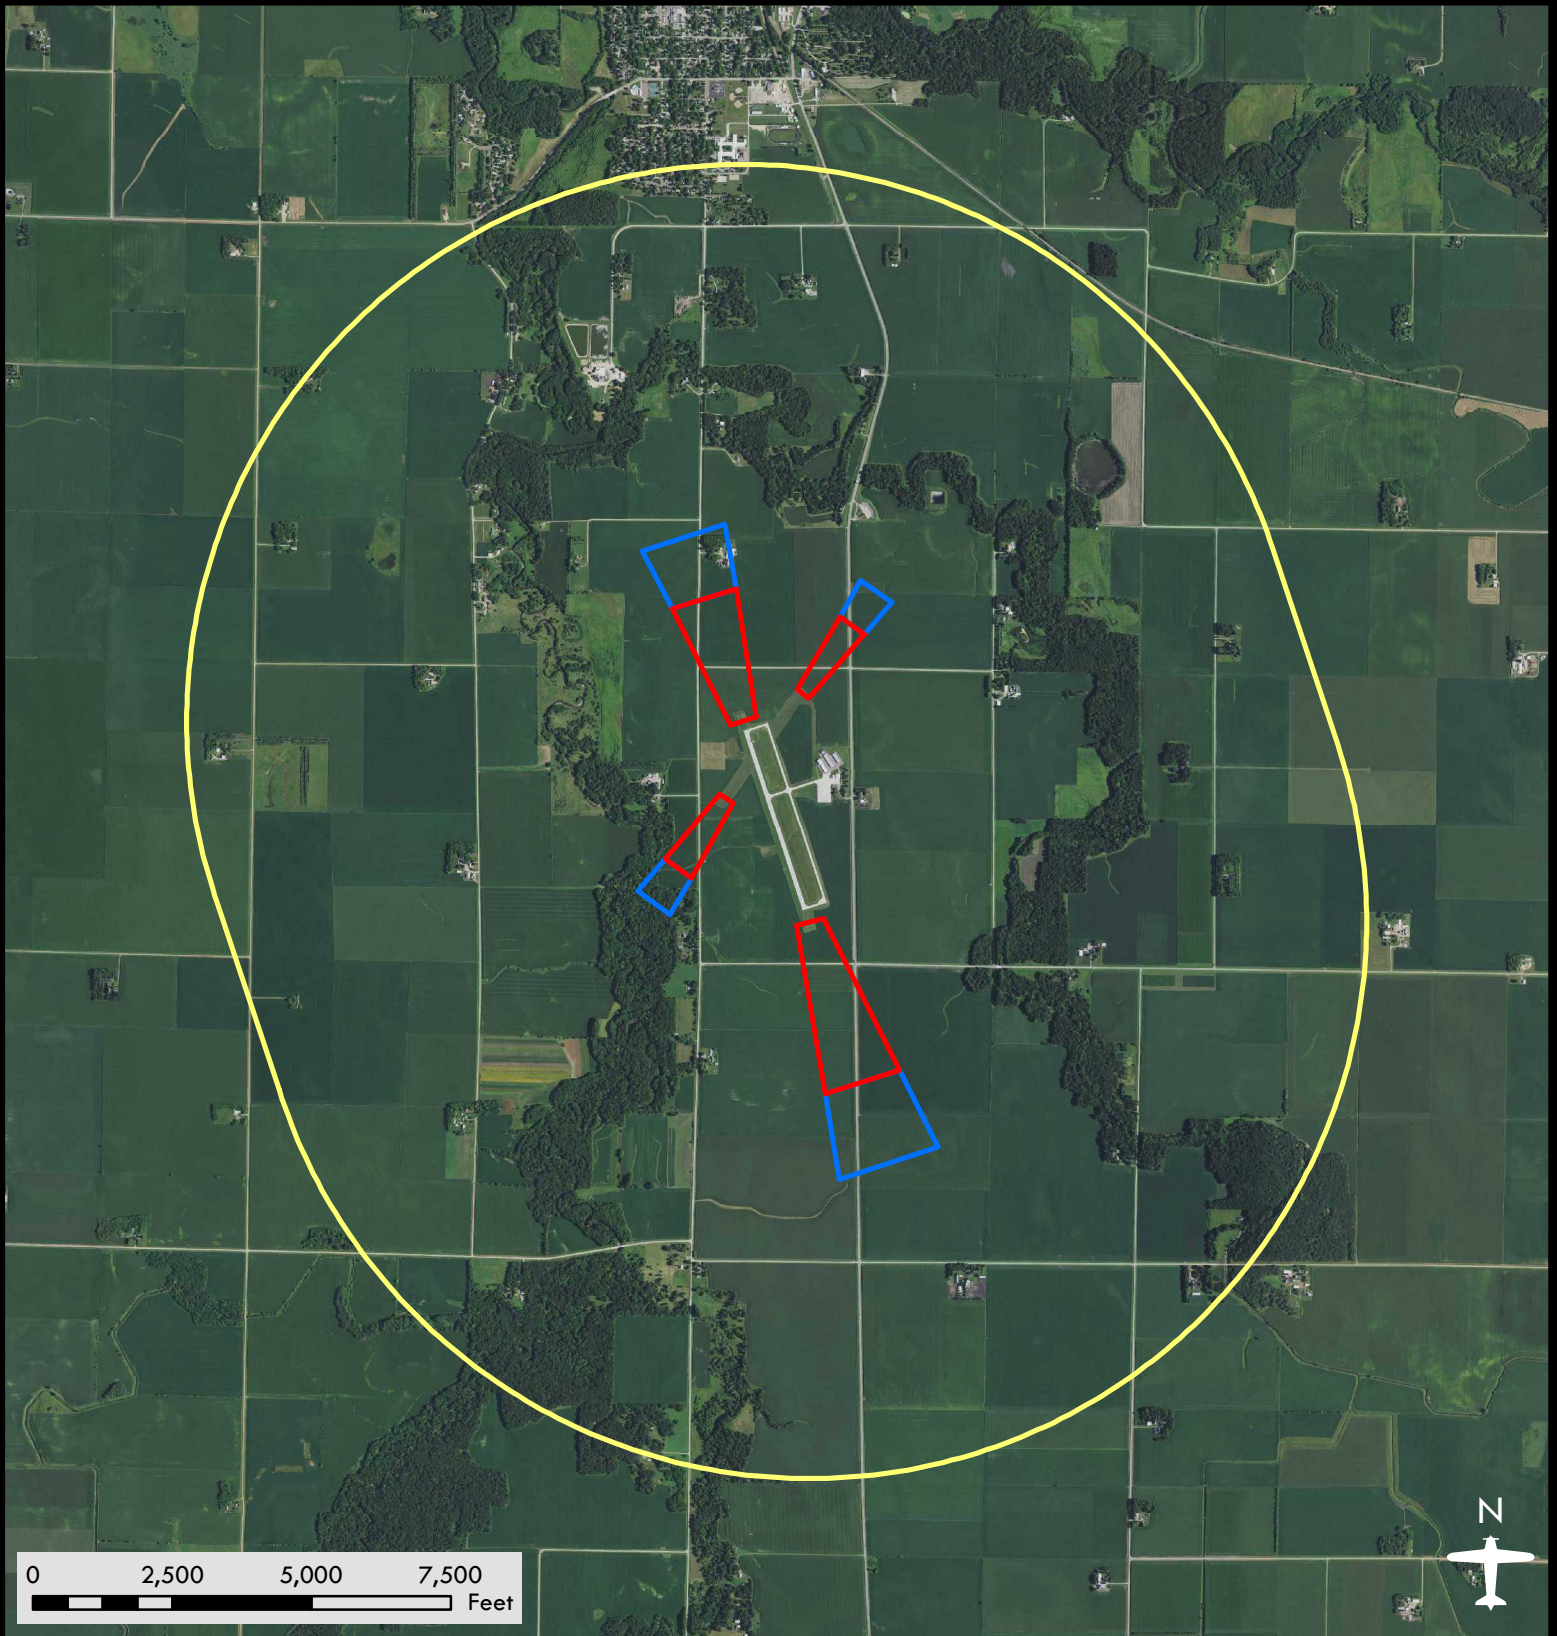

Blue Earth Municipal Airport

Airport Safety Zones

Date: 08/08/2018

Legend

-  Zone A
-  Zone B
-  Zone C

DISCLAIMER: This is not an official zoning map. To view the official map and ordinance for this airport, please visit the Airport Zoning Information Warehouse at <https://www.dot.state.mn.us/aero/planning/zoning-warehouse.html>. The State of Minnesota makes no representations or warranties expressed or implied, with respect to the reuse of the data provided herewith regardless of its format or the means of its transmission. There is no guarantee or representation to the user as to the accuracy, currency, suitability, or reliability of this data for any purpose. The user accepts the data "as is." The State of Minnesota assumes no responsibility for loss or damage incurred as a result of any user's reliance on this data. All maps and other material provided herein are protected by copyright. Permission is granted to copy and use the materials herein.